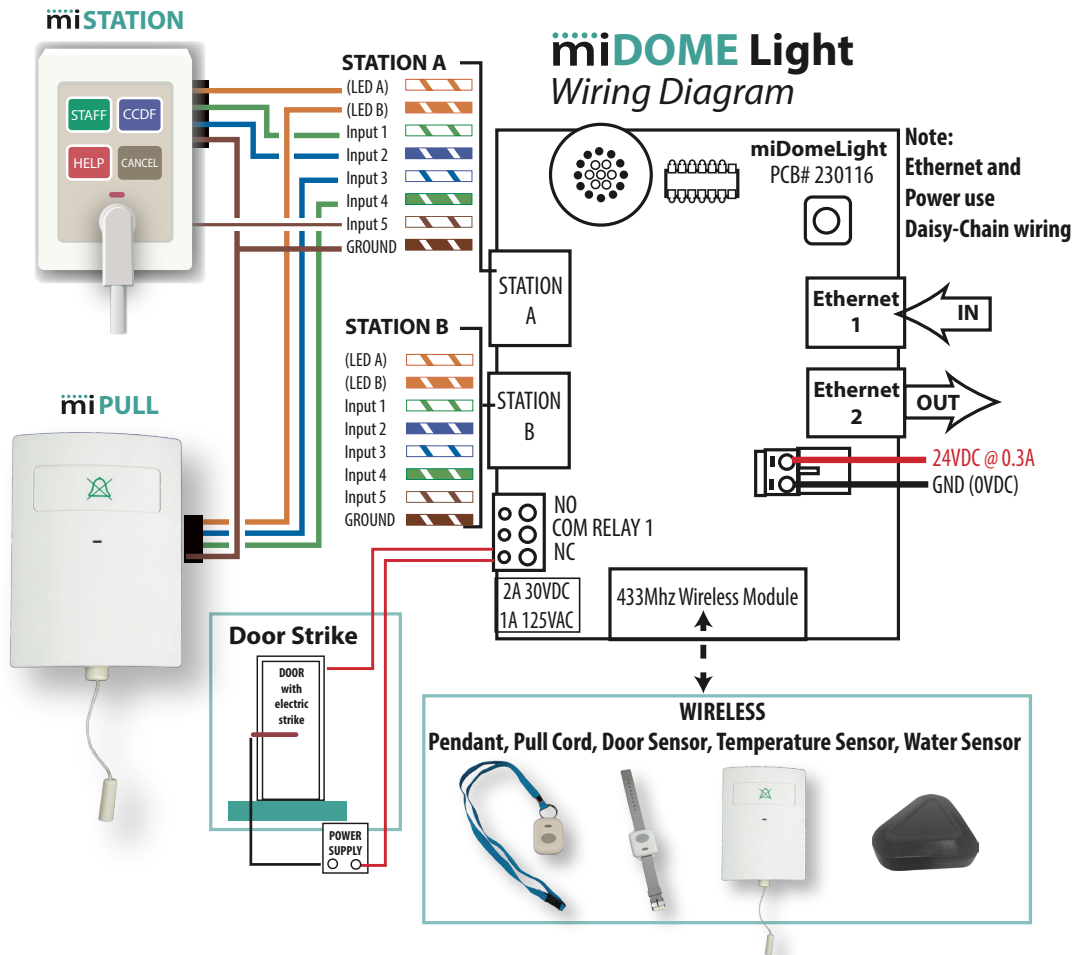

miDOME Wiring & Technical Specifications