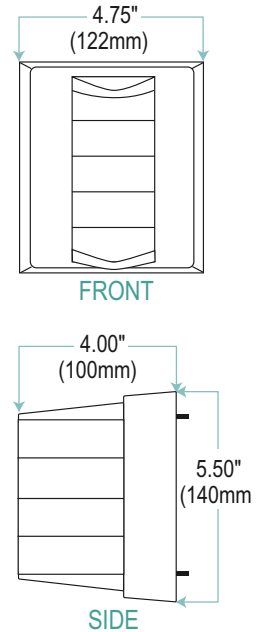

Physical Specifications

miDOME Room Wiring

WIRING:
 DATA - CAT5e
 PWR - 16 AWG x2
 ROOM - 24 AWG ANY

LEGEND

- DL ROOM CONTROLLER
- PE PENDANT
- BS BED STATION
- PC PULL CORD
- SD SMOKE DETECTOR
- WS WATER SENSOR