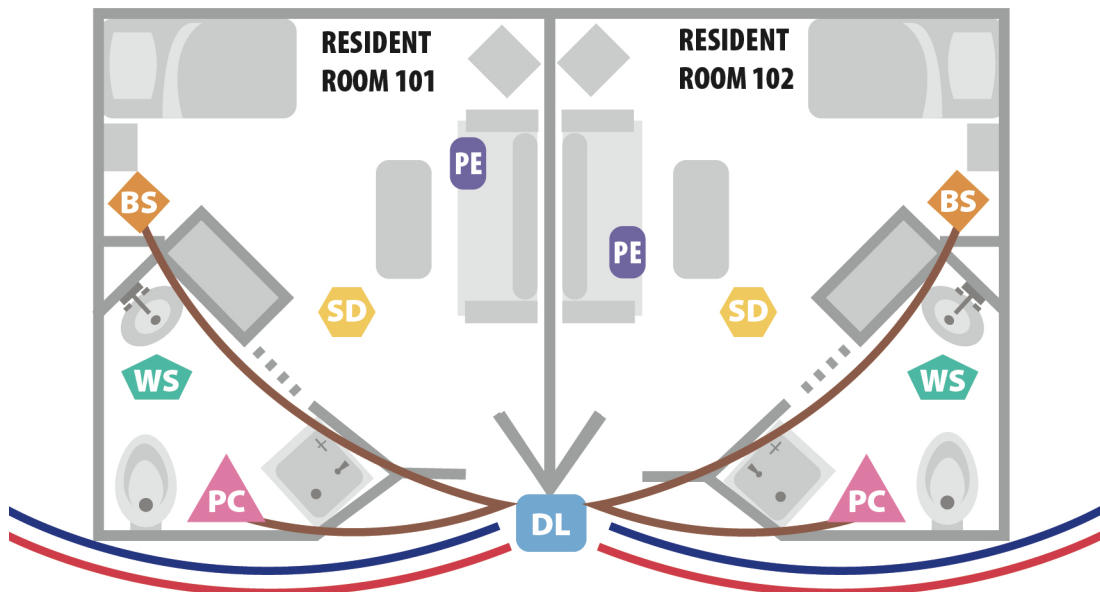

All the necessary circuitry is built into the miDOME, making installation even easier. The pull cords can be wired or wireless depending upon the environment. Patient stations can also be connected to each miDOME Light to support up to four beds in a room.

Physical Specifications

miDOME Room Wiring

WIRING:
 DATA - CAT5e
 PWR - 16 AWG x2
 ROOM - 24 AWG ANY

LEGEND

- DL ROOM CONTROLLER
- PE PENDANT
- BS BED STATION
- PC PULL CORD
- SD SMOKE DETECTOR
- WS WATER SENSOR